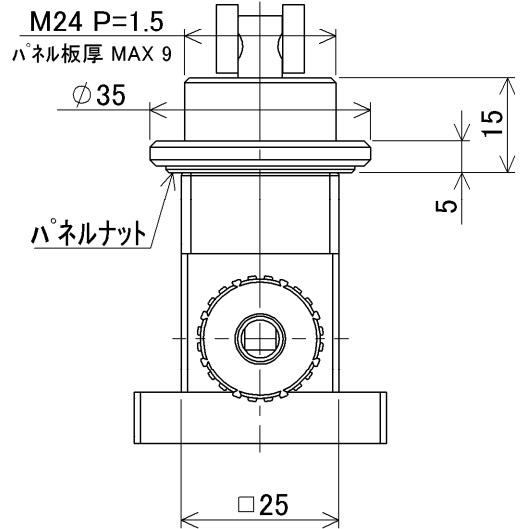

**注释 (Note)**

- ※1: "TF"前后分别记入"4"和"3"或"8"和"6"。
- ※2: 配管尺寸为1/4" (×Φ4.3)。
- ※3: 管道规格不记载, 只记载NL。(例) N4 : 8TF-NL

**内部构造** (Internal structure)

品号 (No)	零件名 (Parts name)	材质 (Material)
①	外壳 (Case)	PVDF
②	升降件 (Shaft)	PP
③	填料式旋塞阀 (Stuffing)	PP
④	薄膜 (Diaphragm)	PTFE
⑤	本体 (Body)	PTFE
⑥	底座 (Base)	PP

尺寸 (Dimensions)

- ▶  $\Phi 6 \times \Phi 4$ , N4
- ▶  $1/4''(\times 5/32'')$ ,  $1/4''(\times \Phi 4.3)$

MTV  
MPTV 2 - 8 TF - □□ - □

底面取付 (Bottom mounting)

连接方式 (Connection method)	A
Flowell 20series	59
Flowell 60series	87
Flowell 80series	65
Pillar Super fitting	64
Pillar Super 300	63
Pillar Super flare	62.8
Kurabo Final lock	66
Kurabo K-Fitter	65
Bueno Fit-One	72
Flare Type	83
Nano Link system	47.4
Tube Type	59

尺寸 (Dimensions)

▶  $\Phi 8 \times \Phi 6$ , N6

MTV  
MPTV 2 - 8 TF 6 - □□ - □

底面取付 (Bottom mounting)

连接方式 (Connection method)	A	B	C	D
Flowell 20series	61	16.5	43	88
Flowell 60series	87	16.5	43	88
Pillar Super 300	69	16.5	43	88
Pillar Super flare	66	16.5	43	88
Bueno Fit-One	80.4	16.5	43	88
Nano Link system	55.2	18.5	45	90
Tube Type	61	16.5	43	88