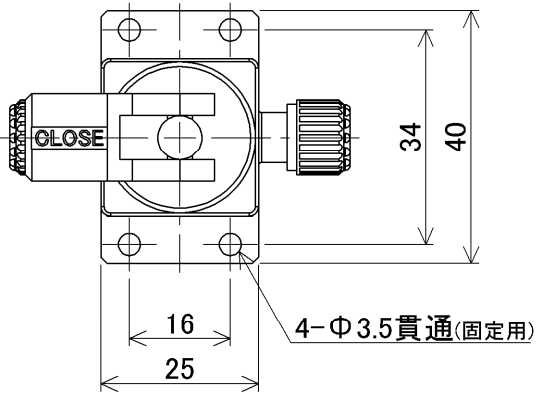

尺寸 (Dimensions)

▶ $\Phi 4 \times \Phi 3$

MTV
MPTV 2 - 4 TF 3 - □□ - □