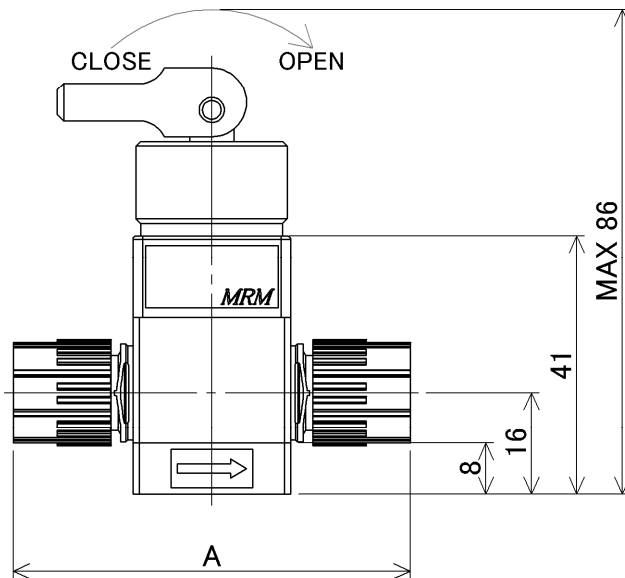

MTV  
MPTV 2 - 4 TF 3 - □□ - □

底面取付 (Bottom mounting)

连接方式 (Connection method)	A
Flowell 20series	47
Flowell 60series	66
Pillar Super fitting	54
Pillar Super 300	54

PFA
Flare Type Flowell 60series
Pillar Super 300 Pillar Super flare
PTFE
Tube Fitting
Other
Union

尺寸 (Dimensions)

- ▶  $\Phi 6 \times \Phi 4$ , N4
- ▶  $1/4''(\times 5/32'')$ ,  $1/4''(\times \Phi 4.3)$

MTV  
MPTV 2 - 8 TF - □□ - □

底面取付 (Bottom mounting)

连接方式 (Connection method)	A
Flowell 20series	59
Flowell 60series	87
Flowell 80series	65
Pillar Super fitting	64
Pillar Super 300	63
Pillar Super flare	62.8
Kurabo Final lock	66
Kurabo K-Fitter	65
Bueno Fit-One	72
Flare Type	83
Nano Link system	47.4
Tube Type	59