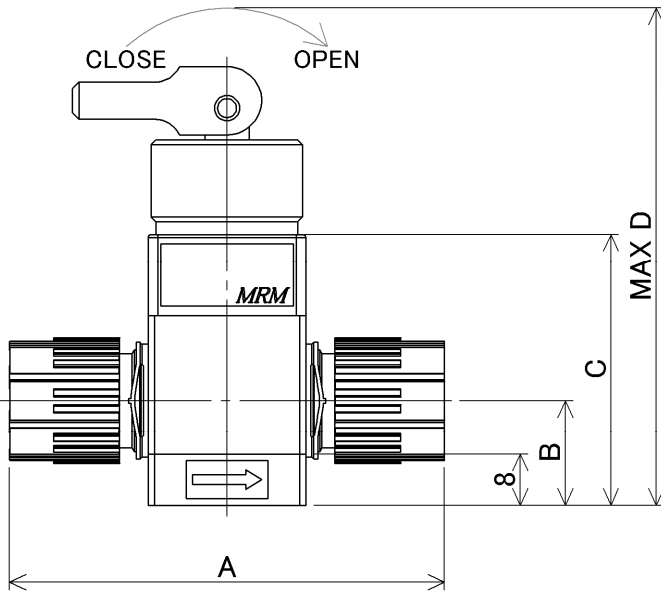

MTV  
MPTV 2 - 4 TF 3 - □□ - □

底面取付 (Bottom mounting)

连接方式 (Connection method)	A
Flowell 20series	47
Flowell 60series	66
Pillar Super fitting	54
Pillar Super 300	54

PFA
Flare Type Flowell 60series
Pillar Super 300 Pillar Super flare
PTFE
Tube Fitting
Other
Union

尺寸 (Dimensions)

- ▶  $\Phi 6 \times \Phi 4$ , N4
- ▶  $1/4''(\times 5/32'')$ ,  $1/4''(\times \Phi 4.3)$

MTV  
MPTV 2 - 8 TF - □□ - □

底面取付 (Bottom mounting)

连接方式 (Connection method)	A
Flowell 20series	59
Flowell 60series	87
Flowell 80series	65
Pillar Super fitting	64
Pillar Super 300	63
Pillar Super flare	62.8
Kurabo Final lock	66
Kurabo K-Fitter	65
Bueno Fit-One	72
Flare Type	83
Nano Link system	47.4
Tube Type	59

尺寸 (Dimensions)

▶  $\Phi 8 \times \Phi 6$ , N6

MTV  
MPTV 2 - 8 TF 6 - □□ - □

底面取付 (Bottom mounting)

连接方式 (Connection method)	A	B	C	D
Flowell 20series	61	16.5	43	88
Flowell 60series	87	16.5	43	88
Pillar Super 300	69	16.5	43	88
Pillar Super flare	66	16.5	43	88
Bueno Fit-One	80.4	16.5	43	88
Nano Link system	55.2	18.5	45	90
Tube Type	61	16.5	43	88