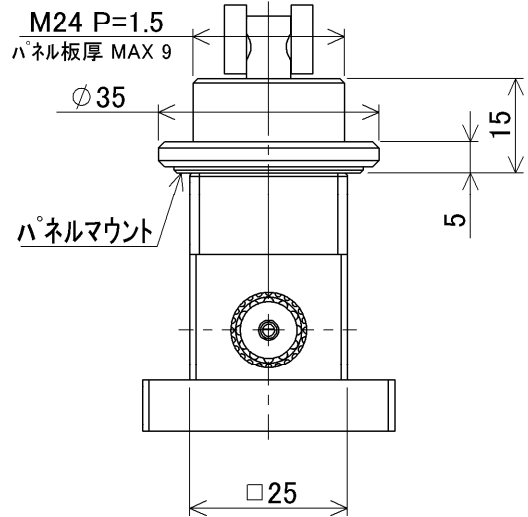

**注释 (Note)**

- ※1: "TF"前后分别记入"4"和"3"或"8"和"6"。
- ※2: 配管尺寸为1/4" (×Φ4.3)。
- ※3: 管道规格不记载, 只记载NL。(例) N4 : 8TF-NL

**内部构造** (Internal structure)

品号 (No)	零件名 (Parts name)	材质 (Material)
①	外壳 (Case)	PVDF
②	升降件 (Shaft)	PP
③	填料式旋塞阀 (Stuffing)	PP
④	薄膜 (Diaphragm)	PTFE
⑤	本体 (Body)	PTFE
⑥	底座 (Base)	PP

MTV  
MPTV 2 - 6 TF - □□ - □

底面取付 (Bottom mounting)

连接方式 (Connection method)	A
Flowell 20series	43
Flowell 60series	60
Pillar Super fitting	54
Pillar Super 300	54

尺寸 (Dimensions)

▶  $\Phi 4 \times \Phi 3$

MTV  
MPTV 2 - 4 TF 3 - □□ - □

底面取付 (Bottom mounting)

连接方式 (Connection method)	A
Flowell 20series	47
Flowell 60series	66
Pillar Super fitting	54
Pillar Super 300	54

PFA
Flare Type Flowell 60series
Pillar Super 300 Pillar Super flare
PTFE
Tube Fitting
Other
Union

尺寸 (Dimensions)

- ▶  $\Phi 6 \times \Phi 4$ , N4
- ▶  $1/4''(\times 5/32'')$ ,  $1/4''(\times \Phi 4.3)$

MTV  
MPTV 2 - 8 TF - □□ - □

底面取付 (Bottom mounting)

连接方式 (Connection method)	A
Flowell 20series	59
Flowell 60series	87
Flowell 80series	65
Pillar Super fitting	64
Pillar Super 300	63
Pillar Super flare	62.8
Kurabo Final lock	66
Kurabo K-Fitter	65
Bueno Fit-One	72
Flare Type	83
Nano Link system	47.4
Tube Type	59