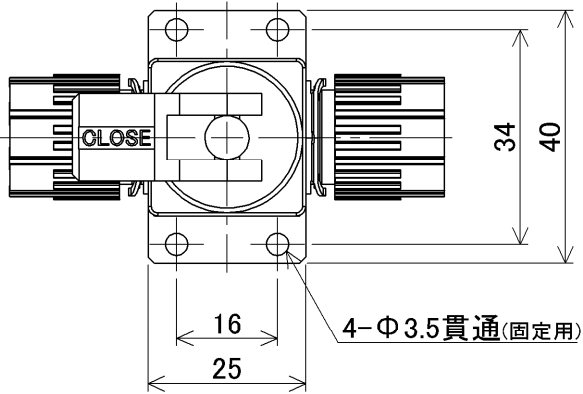

尺寸 (Dimensions)

- ▶  $\Phi 6 \times \Phi 4$ , N4
- ▶  $1/4''(\times 5/32'')$ ,  $1/4''(\times \Phi 4.3)$

MTV  
MPTV 2 - 8 TF - □□ - □

底面取付 (Bottom mounting)

连接方式 (Connection method)	A
Flowell 20series	59
Flowell 60series	87
Flowell 80series	65
Pillar Super fitting	64
Pillar Super 300	63
Pillar Super flare	62.8
Kurabo Final lock	66
Kurabo K-Fitter	65
Bueno Fit-One	72
Flare Type	83
Nano Link system	47.4
Tube Type	59

尺寸 (Dimensions)

▶  $\Phi 8 \times \Phi 6$ , N6

MTV  
MPTV 2 - 8 TF 6 - □□ - □

底面取付 (Bottom mounting)

连接方式 (Connection method)	A	B	C	D
Flowell 20series	61	16.5	43	88
Flowell 60series	87	16.5	43	88
Pillar Super 300	69	16.5	43	88
Pillar Super flare	66	16.5	43	88
Bueno Fit-One	80.4	16.5	43	88
Nano Link system	55.2	18.5	45	90
Tube Type	61	16.5	43	88