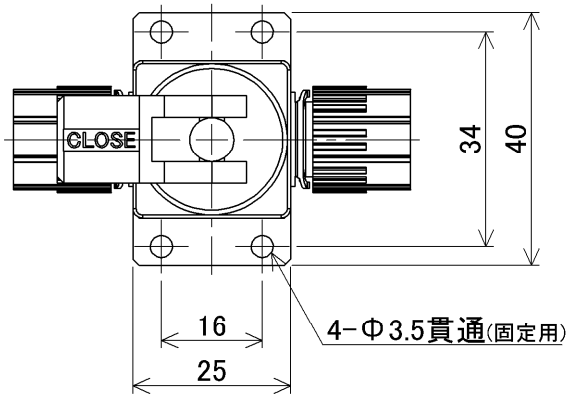

MTV  
MPTV 2 - 6 TF - □□ - □

底面取付 (Bottom mounting)

连接方式 (Connection method)	A
Flowell 20series	43
Flowell 60series	60
Pillar Super fitting	54
Pillar Super 300	54

尺寸 (Dimensions)

▶  $\Phi 4 \times \Phi 3$

MTV  
MPTV 2 - 4 TF 3 - □□ - □

底面取付 (Bottom mounting)

连接方式 (Connection method)	A
Flowell 20series	47
Flowell 60series	66
Pillar Super fitting	54
Pillar Super 300	54

PFA
Flare Type Flowell 60series
Pillar Super 300 Pillar Super flare
PTFE
Tube Fitting
Other
Union

尺寸 (Dimensions)

- ▶  $\Phi 6 \times \Phi 4$ , N4
- ▶  $1/4''(\times 5/32'')$ ,  $1/4''(\times \Phi 4.3)$

MTV  
MPTV 2 - 8 TF - □□ - □

底面取付 (Bottom mounting)

连接方式 (Connection method)	A
Flowell 20series	59
Flowell 60series	87
Flowell 80series	65
Pillar Super fitting	64
Pillar Super 300	63
Pillar Super flare	62.8
Kurabo Final lock	66
Kurabo K-Fitter	65
Bueno Fit-One	72
Flare Type	83
Nano Link system	47.4
Tube Type	59

尺寸 (Dimensions)

▶  $\Phi 8 \times \Phi 6$ , N6

MTV  
MPTV 2 - 8 TF 6 - □□ - □

底面取付 (Bottom mounting)

连接方式 (Connection method)	A	B	C	D
Flowell 20series	61	16.5	43	88
Flowell 60series	87	16.5	43	88
Pillar Super 300	69	16.5	43	88
Pillar Super flare	66	16.5	43	88
Bueno Fit-One	80.4	16.5	43	88
Nano Link system	55.2	18.5	45	90
Tube Type	61	16.5	43	88