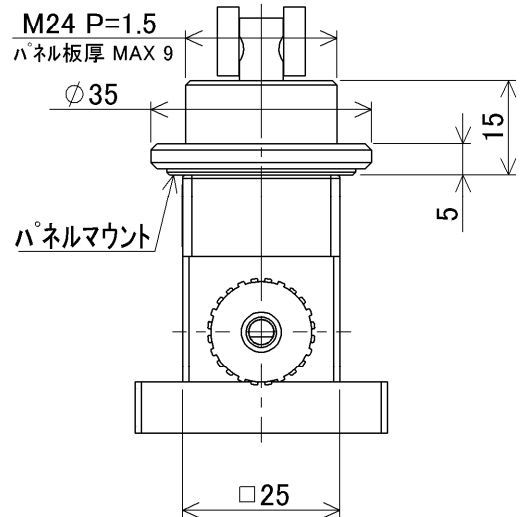

MTV  
MPTV 2 - 6 TF - □□ - □

底面取付 (Bottom mounting)

连接方式 (Connection method)	A
Flowell 20series	43
Flowell 60series	60
Pillar Super fitting	54
Pillar Super 300	54

尺寸 (Dimensions)

▶  $\Phi 4 \times \Phi 3$

MTV  
MPTV 2 - 4 TF 3 - □□ - □

底面取付 (Bottom mounting)

连接方式 (Connection method)	A
Flowell 20series	47
Flowell 60series	66
Pillar Super fitting	54
Pillar Super 300	54

PFA
Flare Type Flowell 60series
Pillar Super 300 Pillar Super flare
PTFE
Tube Fitting
Other
Union

尺寸 (Dimensions)

- ▶  $\Phi 6 \times \Phi 4$ , N4
- ▶  $1/4''(\times 5/32'')$ ,  $1/4''(\times \Phi 4.3)$

MTV  
MPTV 2 - 8 TF - □□ - □

底面取付 (Bottom mounting)

连接方式 (Connection method)	A
Flowell 20series	59
Flowell 60series	87
Flowell 80series	65
Pillar Super fitting	64
Pillar Super 300	63
Pillar Super flare	62.8
Kurabo Final lock	66
Kurabo K-Fitter	65
Bueno Fit-One	72
Flare Type	83
Nano Link system	47.4
Tube Type	59

尺寸 (Dimensions)

▶  $\Phi 8 \times \Phi 6$ , N6

MTV  
MPTV 2 - 8 TF 6 - □□ - □

底面取付 (Bottom mounting)

连接方式 (Connection method)	A	B	C	D
Flowell 20series	61	16.5	43	88
Flowell 60series	87	16.5	43	88
Pillar Super 300	69	16.5	43	88
Pillar Super flare	66	16.5	43	88
Bueno Fit-One	80.4	16.5	43	88
Nano Link system	55.2	18.5	45	90
Tube Type	61	16.5	43	88