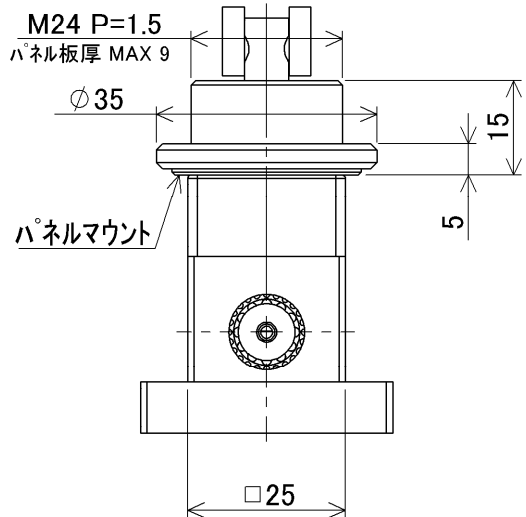

**注释 (Note)**

- ※1: "TF"前后分别记入"4"和"3"或"8"和"6"。
- ※2: 配管尺寸为1/4" (×Φ4.3)。
- ※3: 管道规格不记载, 只记载NL。(例) N4 : 8TF-NL

**内部构造** (Internal structure)

品号 (No)	零件名 (Parts name)	材质 (Material)
①	外壳 (Case)	PVDF
②	升降件 (Shaft)	PP
③	填料式旋塞阀 (Stuffing)	PP
④	薄膜 (Diaphragm)	PTFE
⑤	本体 (Body)	PTFE
⑥	底座 (Base)	PP

PFA
Flare Type Flowell 60series
Pillar Super 300 Pillar Super flare
PTFE
Tube Fitting
Other
Union

注释 (Note)

※1: 气体在最大1cm<sup>3</sup>/min的时候, 有可能会发生阀底座泄露。

尺寸 (Dimensions)

- ▶  $\Phi 3 \times \Phi 2$
- ▶ 1/8" ( $\times 0.086$ " )

MTV  
MPTV 2 - 6 TF - □□ - □

底面取付 (Bottom mounting)

连接方式 (Connection method)	A
Flowell 20series	43
Flowell 60series	60
Pillar Super fitting	54
Pillar Super 300	54

尺寸 (Dimensions)

▶  $\Phi 4 \times \Phi 3$

尺寸 (Dimensions)

- ▶  $\Phi 6 \times \Phi 4$ , N4
- ▶  $1/4''(\times 5/32'')$ ,  $1/4''(\times \Phi 4.3)$

MTV  
MPTV 2 - 8 TF - □□ - □

底面取付 (Bottom mounting)

连接方式 (Connection method)	A
Flowell 20series	59
Flowell 60series	87
Flowell 80series	65
Pillar Super fitting	64
Pillar Super 300	63
Pillar Super flare	62.8
Kurabo Final lock	66
Kurabo K-Fitter	65
Bueno Fit-One	72
Flare Type	83
Nano Link system	47.4
Tube Type	59