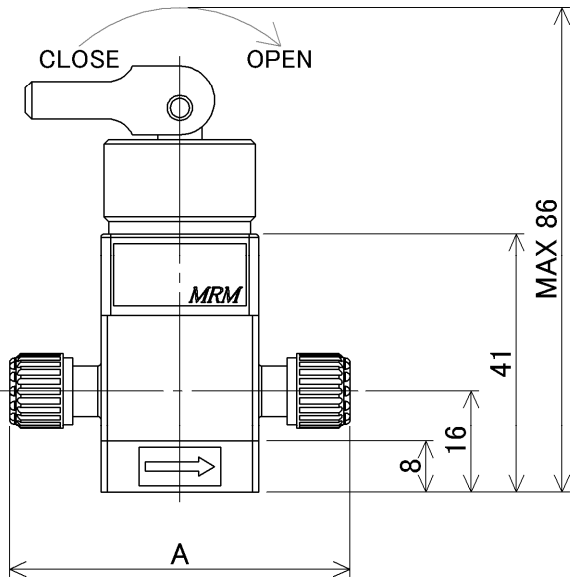

MTV  
MPTV 2 - 6 TF - □□ - □

底面取付 (Bottom mounting)

连接方式 (Connection method)	A
Flowell 20series	43
Flowell 60series	60
Pillar Super fitting	54
Pillar Super 300	54

尺寸 (Dimensions)

▶  $\Phi 4 \times \Phi 3$

MTV  
MPTV 2 - 4 TF 3 - □□ - □

底面取付 (Bottom mounting)

连接方式 (Connection method)	A
Flowell 20series	47
Flowell 60series	66
Pillar Super fitting	54
Pillar Super 300	54

PFA
Flare Type Flowell 60series
Pillar Super 300 Pillar Super flare
PTFE
Tube Fitting
Other
Union

尺寸 (Dimensions)

- ▶  $\Phi 6 \times \Phi 4$ , N4
- ▶  $1/4''(\times 5/32'')$ ,  $1/4''(\times \Phi 4.3)$

MTV  
MPTV 2 - 8 TF - □□ - □

底面取付 (Bottom mounting)

连接方式 (Connection method)	A
Flowell 20series	59
Flowell 60series	87
Flowell 80series	65
Pillar Super fitting	64
Pillar Super 300	63
Pillar Super flare	62.8
Kurabo Final lock	66
Kurabo K-Fitter	65
Bueno Fit-One	72
Flare Type	83
Nano Link system	47.4
Tube Type	59