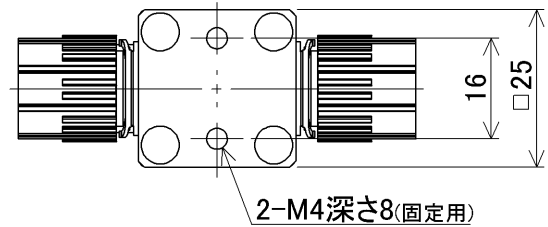

MTV  
MPTV 2 - 6 TF - □□ - □

底面取付 (Bottom mounting)

连接方式 (Connection method)	A
Flowell 20series	43
Flowell 60series	60
Pillar Super fitting	54
Pillar Super 300	54

尺寸 (Dimensions)

▶  $\Phi 4 \times \Phi 3$

MTV  
MPTV 2 - 4 TF 3 - □□ - □

底面取付 (Bottom mounting)

连接方式 (Connection method)	A
Flowell 20series	47
Flowell 60series	66
Pillar Super fitting	54
Pillar Super 300	54

PFA
Flare Type Flowell 60series
Pillar Super 300 Pillar Super flare
PTFE
Tube Fitting
Other
Union

尺寸 (Dimensions)

- ▶  $\Phi 6 \times \Phi 4$ , N4
- ▶  $1/4''(\times 5/32'')$ ,  $1/4''(\times \Phi 4.3)$

MTV  
MPTV 2 - 8 TF - □□ - □

底面取付 (Bottom mounting)

连接方式 (Connection method)	A
Flowell 20series	59
Flowell 60series	87
Flowell 80series	65
Pillar Super fitting	64
Pillar Super 300	63
Pillar Super flare	62.8
Kurabo Final lock	66
Kurabo K-Fitter	65
Bueno Fit-One	72
Flare Type	83
Nano Link system	47.4
Tube Type	59