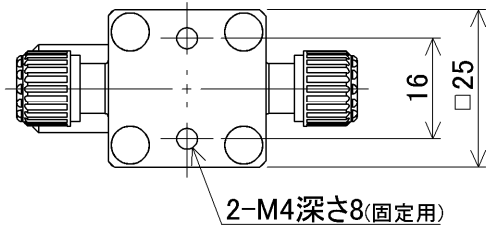

PFA
Flare Type Flowell 60series
Pillar Super 300 Pillar Super flare
PTFE
Tube Fitting
Other
Union

注释 (Note)

※1: 气体在最大1cm<sup>3</sup>/min的时候, 有可能会发生阀底座泄露。

尺寸 (Dimensions)

- ▶  $\Phi 3 \times \Phi 2$
- ▶ 1/8" ( $\times 0.086$ " )

MTV  
MPTV 2 - 6 TF - □□ - □

底面取付 (Bottom mounting)

连接方式 (Connection method)	A
Flowell 20series	43
Flowell 60series	60
Pillar Super fitting	54
Pillar Super 300	54

尺寸 (Dimensions)

▶  $\Phi 4 \times \Phi 3$

MTV  
MPTV 2 - 4 TF 3 - □□ - □

底面取付 (Bottom mounting)

连接方式 (Connection method)	A
Flowell 20series	47
Flowell 60series	66
Pillar Super fitting	54
Pillar Super 300	54

PFA
Flare Type Flowell 60series
Pillar Super 300 Pillar Super flare
PTFE
Tube Fitting
Other
Union

尺寸 (Dimensions)

- ▶  $\Phi 6 \times \Phi 4$ , N4
- ▶  $1/4''(\times 5/32'')$ ,  $1/4''(\times \Phi 4.3)$

MTV  
MPTV 2 - 8 TF - □□ - □

底面取付 (Bottom mounting)

连接方式 (Connection method)	A
Flowell 20series	59
Flowell 60series	87
Flowell 80series	65
Pillar Super fitting	64
Pillar Super 300	63
Pillar Super flare	62.8
Kurabo Final lock	66
Kurabo K-Fitter	65
Bueno Fit-One	72
Flare Type	83
Nano Link system	47.4
Tube Type	59