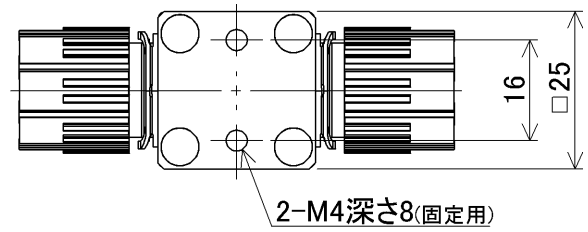

MTV  
MPTV 2 - 4 TF 3 - □□ - □

底面取付 (Bottom mounting)

连接方式 (Connection method)	A
Flowell 20series	47
Flowell 60series	66
Pillar Super fitting	54
Pillar Super 300	54

PFA
Flare Type Flowell 60series
Pillar Super 300 Pillar Super flare
PTFE
Tube Fitting
Other
Union

尺寸 (Dimensions)

- ▶  $\Phi 6 \times \Phi 4$ , N4
- ▶  $1/4''(\times 5/32'')$ ,  $1/4''(\times \Phi 4.3)$

MTV  
MPTV 2 - 8 TF - □□ - □

底面取付 (Bottom mounting)

连接方式 (Connection method)	A
Flowell 20series	59
Flowell 60series	87
Flowell 80series	65
Pillar Super fitting	64
Pillar Super 300	63
Pillar Super flare	62.8
Kurabo Final lock	66
Kurabo K-Fitter	65
Bueno Fit-One	72
Flare Type	83
Nano Link system	47.4
Tube Type	59

尺寸 (Dimensions)

▶  $\Phi 8 \times \Phi 6$ , N6

MTV  
MPTV 2 - 8 TF 6 - □□ - □

底面取付 (Bottom mounting)

连接方式 (Connection method)	A	B	C	D
Flowell 20series	61	16.5	43	88
Flowell 60series	87	16.5	43	88
Pillar Super 300	69	16.5	43	88
Pillar Super flare	66	16.5	43	88
Bueno Fit-One	80.4	16.5	43	88
Nano Link system	55.2	18.5	45	90
Tube Type	61	16.5	43	88